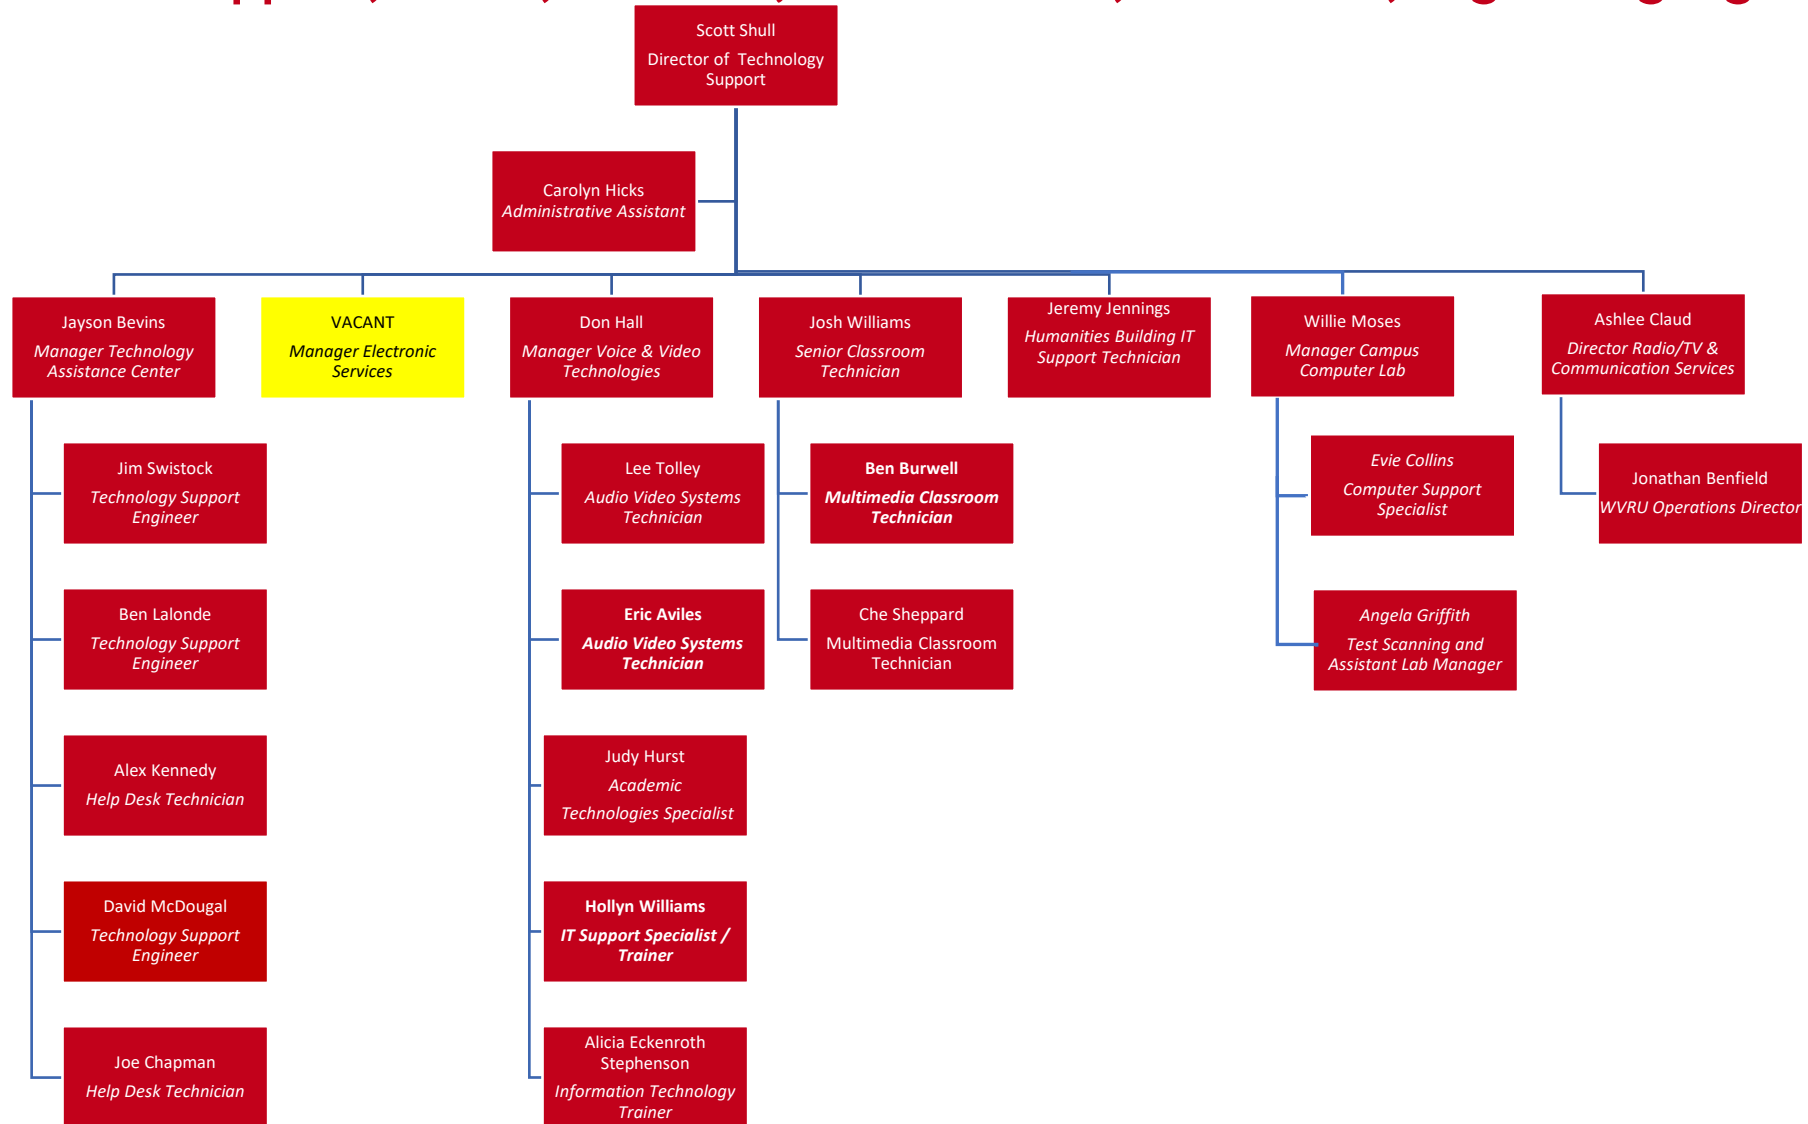

ITS Leadership

(January 2025)

Web & Enterprise Systems

Banner ERP, Administrative Applications, Integrations, Databases, Web and Mobile

IT Infrastructure

Networking, Wi-Fi, Servers, Storage, Phones, Auxiliary Systems (Doors, Alarms, Video)

Classroom and Technology Support

Classroom AV, AV Event Support, Zoom, CableTV, WVRU Radio, TV Studio, Digital Signage

Information Security

Monitoring, Incident Response, Vendor Attestations, Disaster Planning, Security Awareness Training, Audit Compliance

Data Management & Business Intelligence

Banner ERP, Administrative Applications, Integrations, Databases, Reporting