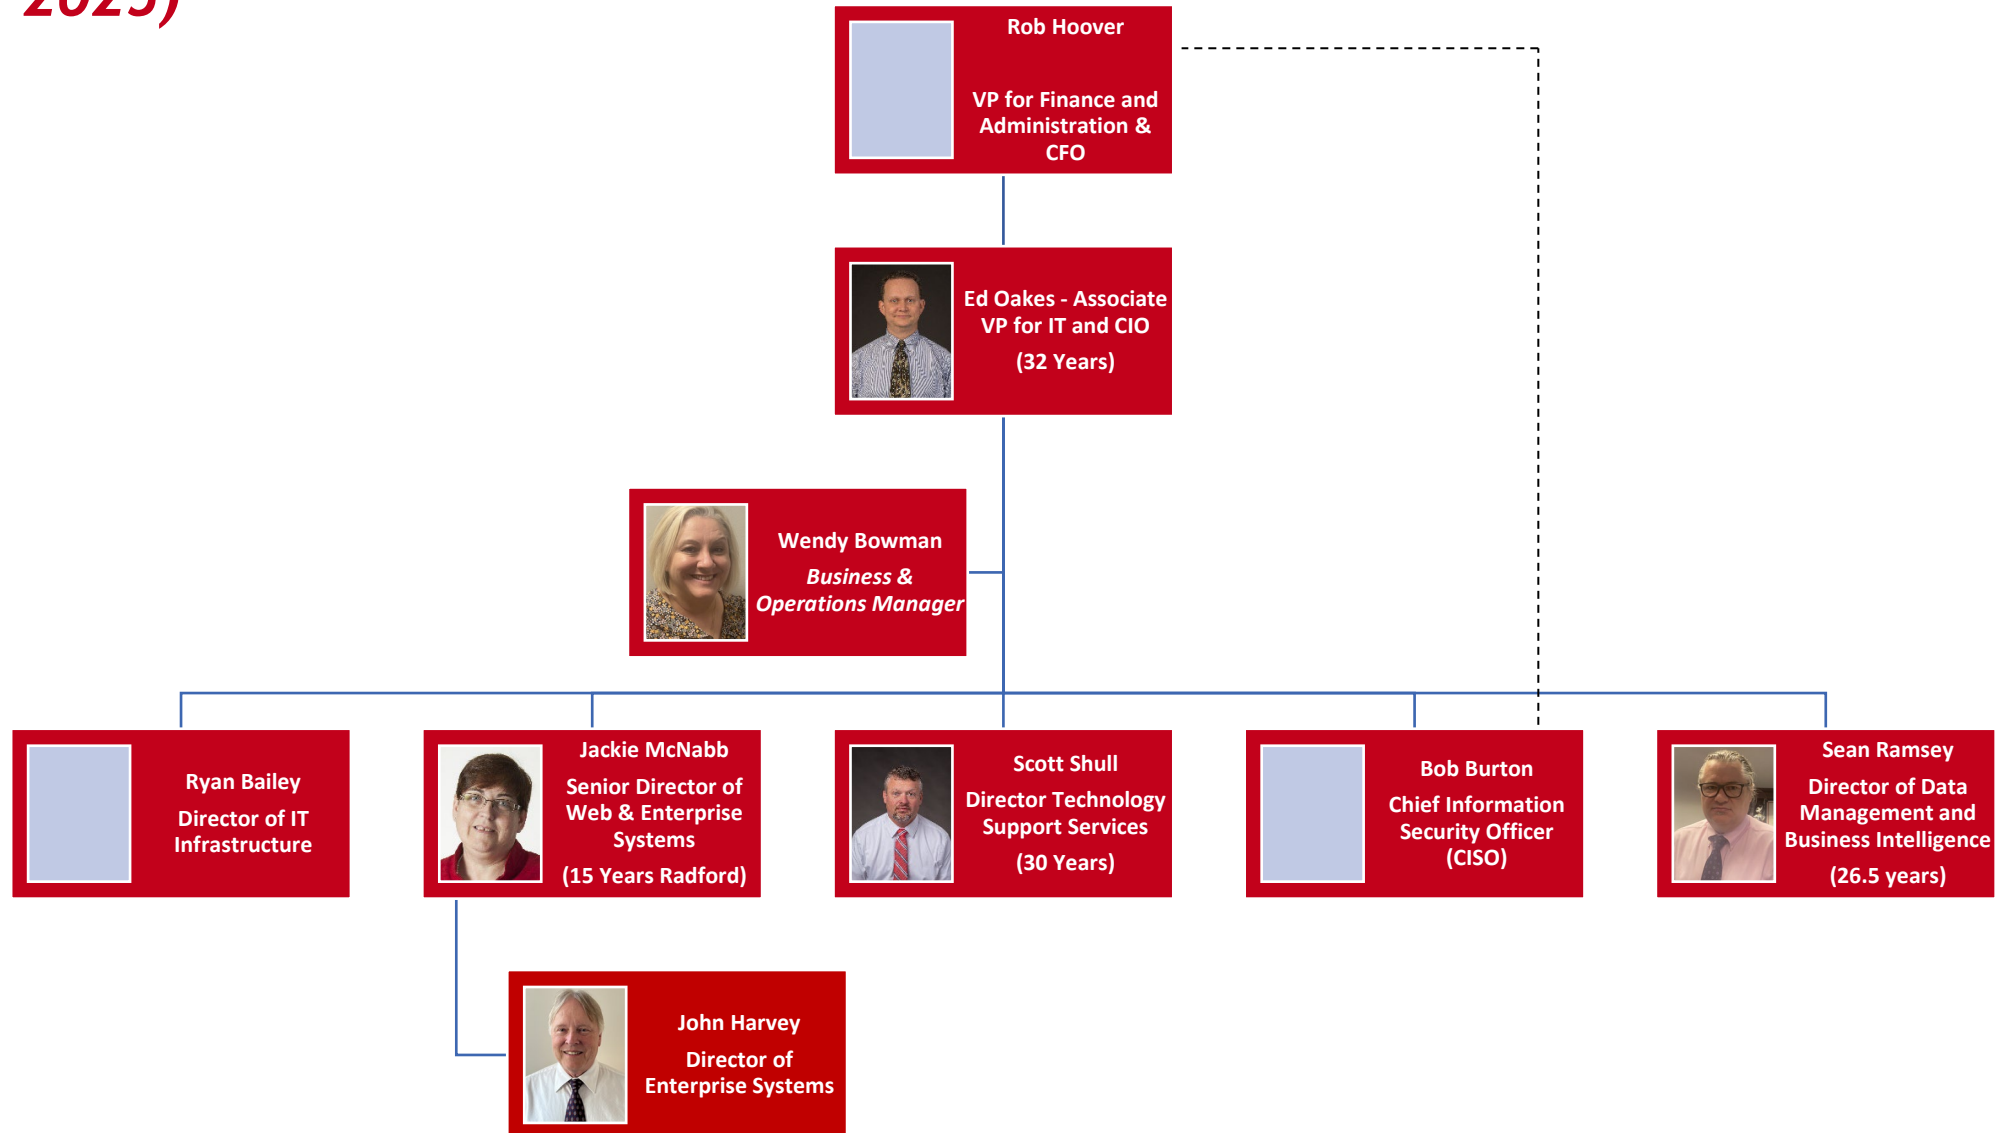

ITS Leadership

(January 2025)

Web & Enterprise Systems

Banner ERP, Administrative Applications, Integrations, Databases, Web and Mobile

IT Infrastructure

Networking, Wi-Fi, Servers, Storage, Phones, Auxiliary Systems (Doors, Alarms, Video)

Classroom and Technology Support

Classroom AV, AV Event Support, Zoom, CableTV, WVRU Radio, TV Studio, Digital Signage

Information Security

Monitoring, Incident Response, Vendor Attestations, Disaster Planning, Security Awareness Training, Audit Compliance

Data Management & Business Intelligence

Banner ERP, Administrative Applications, Integrations, Databases, Reporting