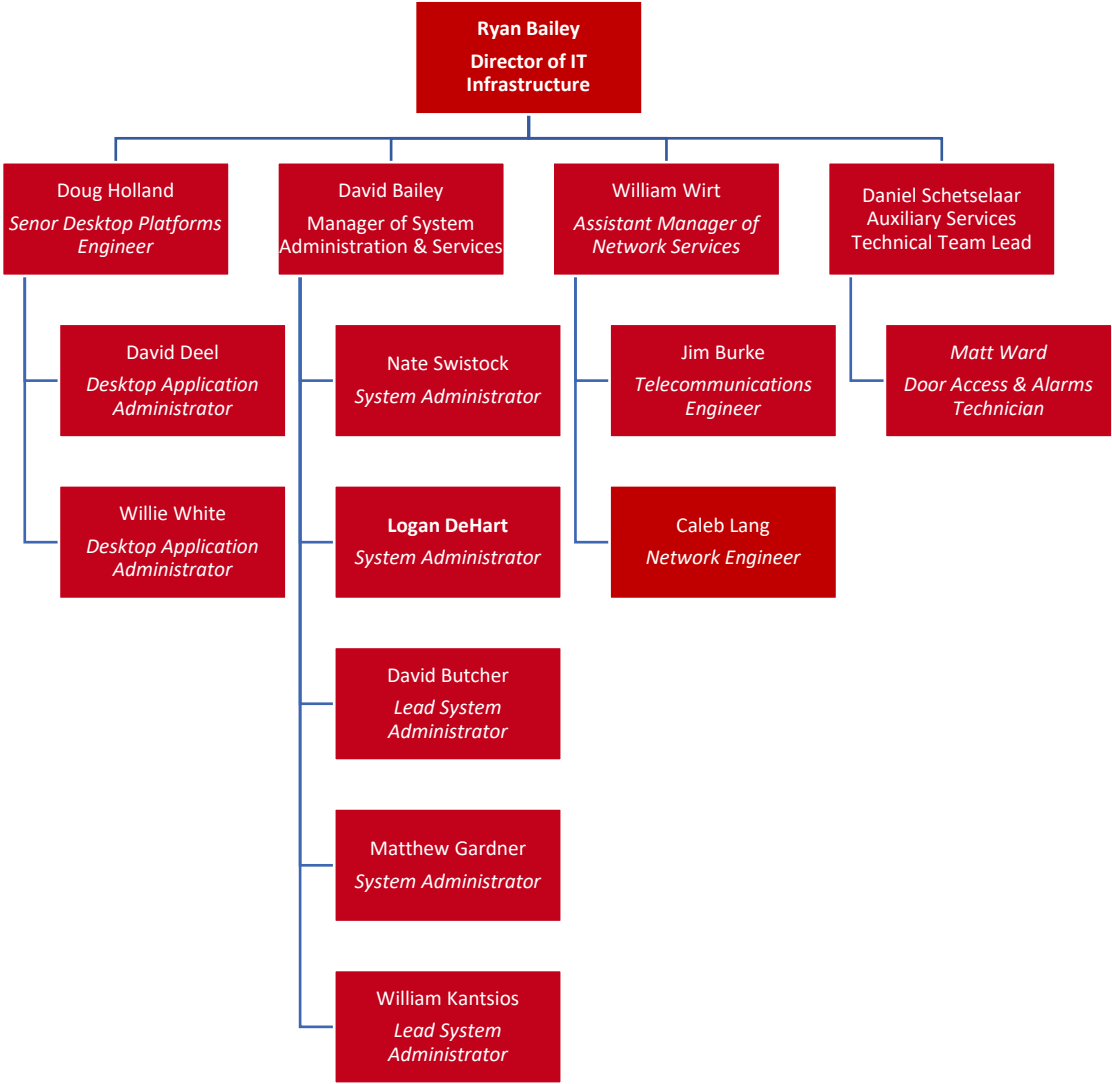

ITS Leadership

(January 2025)

Web & Enterprise Systems

Banner ERP, Administrative Applications, Integrations, Databases, Web and Mobile

IT Infrastructure

Networking, Wi-Fi, Servers, Storage, Phones, Auxiliary Systems (Doors, Alarms, Video)

Classroom and Technology Support

Classroom AV, AV Event Support, Zoom, CableTV, WVRU Radio, TV Studio, Digital Signage

Information Security

Monitoring, Incident Response, Vendor Attestations, Disaster Planning, Security Awareness Training, Audit Compliance

Data Management & Business Intelligence

Banner ERP, Administrative Applications, Integrations, Databases, Reporting