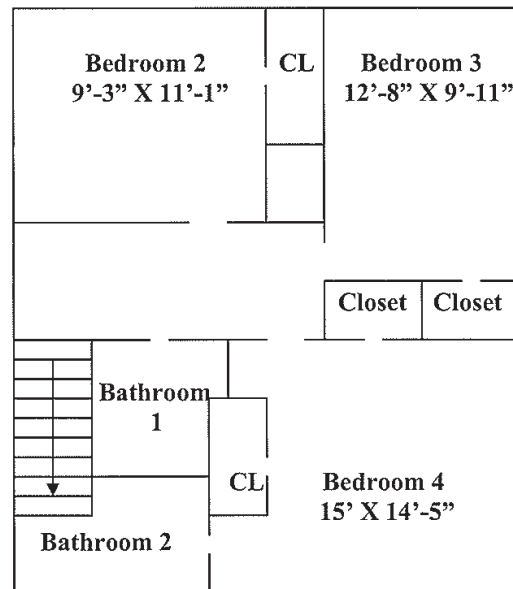

NOT TO SCALE

2ND FLOOR