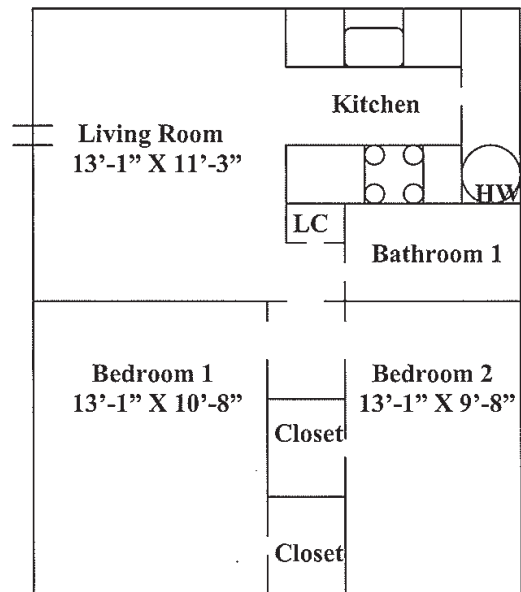

# RADFORD UNIVERSITY

Housing and Residential Life

521-H DAVIS STREET

- 2 Bedroom Apartment
- 1 Bathroom
- Refrigerator
- Stove
- Wall-to-Wall Carpet
- Central Air

NOT TO SCALE

## 521-G DAVIS STREET

- 2 Bedroom Apartment
- 1 Bathroom
- Refrigerator
- Stove
- Wall-to-Wall Carpet
- Central Air

NOT TO SCALE