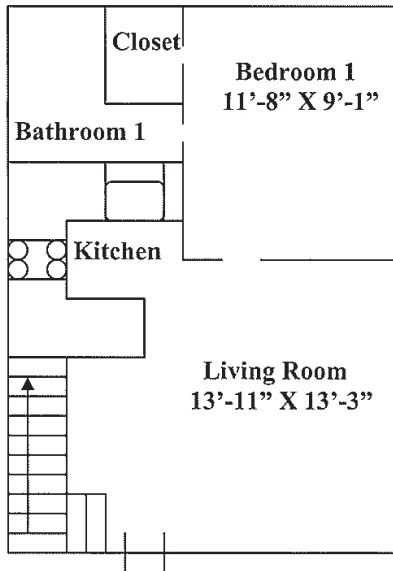

# RADFORD UNIVERSITY

Housing and Residential Life

521-E DAVIS STREET

- 3 Bedroom Townhouse
- 2 Bathrooms
- Refrigerator
- Stove
- Wall-to-Wall Carpet
- Central Air

1<sup>ST</sup> FLOOR

NOT TO SCALE

2<sup>ND</sup> FLOOR

# RADFORD UNIVERSITY

Housing and Residential Life

521-H DAVIS STREET

- 2 Bedroom Apartment
- 1 Bathroom
- Refrigerator
- Stove
- Wall-to-Wall Carpet
- Central Air

NOT TO SCALE