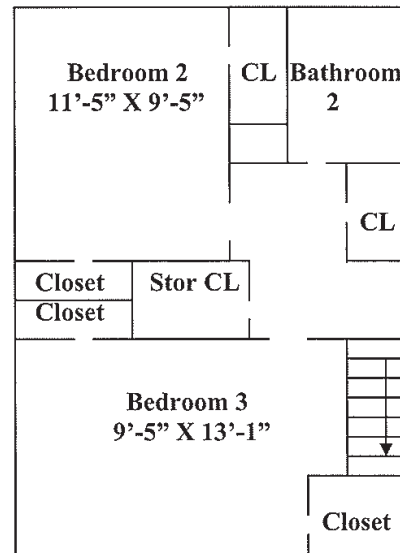

# RADFORD UNIVERSITY

Housing and Residential Life

521-D & F DAVIS STREET

- 3 Bedroom Townhouse
- 2 Bathrooms
- Refrigerator
- Stove
- Wall-to-Wall Carpet
- Central Air

1<sup>ST</sup> FLOOR

NOT TO SCALE

2<sup>ND</sup> FLOOR