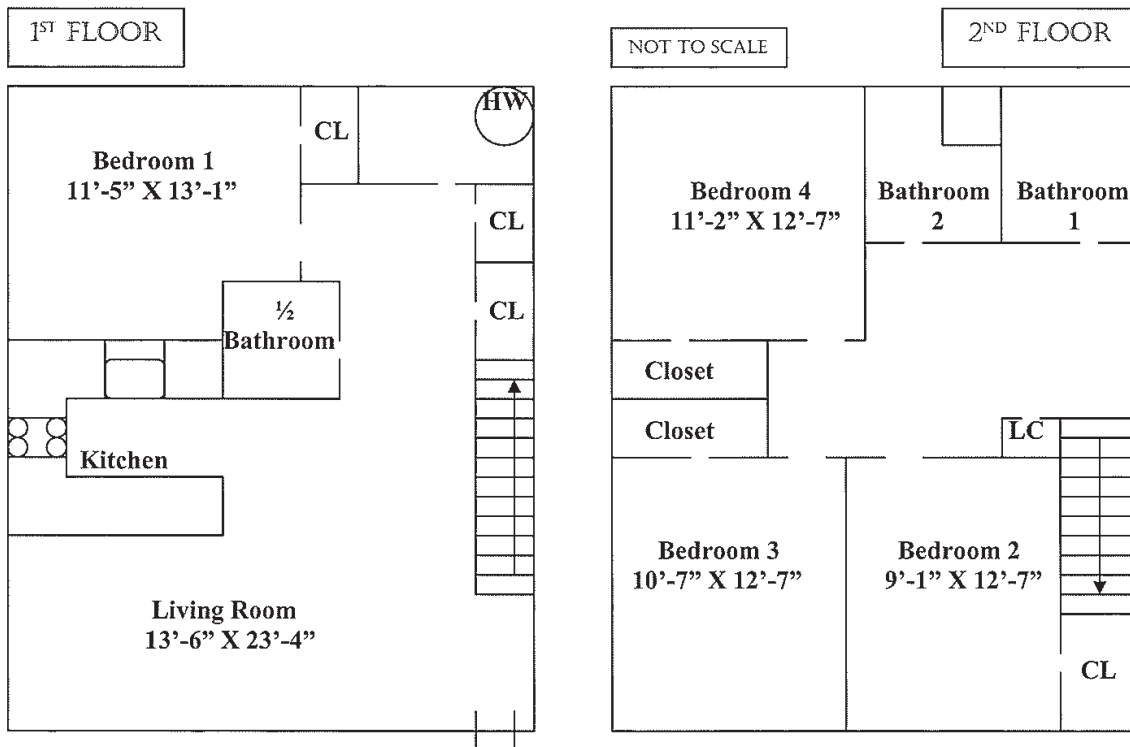

# RADFORD UNIVERSITY

Housing and Residential Life

521-A DAVIS STREET

- 4 Bedroom Townhouse
- 2.5 Bathrooms
- Refrigerator
- Stove
- Dishwasher
- Washer/Dryer
- Garbage Disposal
- Wall-to-Wall Carpet
- Central Air

# RADFORD UNIVERSITY

Housing and Residential Life

521-D & F DAVIS STREET

- 3 Bedroom Townhouse
- 2 Bathrooms
- Refrigerator
- Stove
- Wall-to-Wall Carpet
- Central Air

1<sup>ST</sup> FLOOR

NOT TO SCALE

2<sup>ND</sup> FLOOR