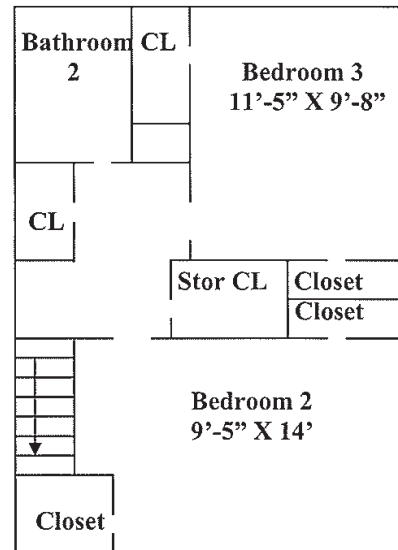

# RADFORD UNIVERSITY

Housing and Residential Life

521-E DAVIS STREET

- 3 Bedroom Townhouse
- 2 Bathrooms
- Refrigerator
- Stove
- Wall-to-Wall Carpet
- Central Air

1<sup>ST</sup> FLOOR

NOT TO SCALE

2<sup>ND</sup> FLOOR