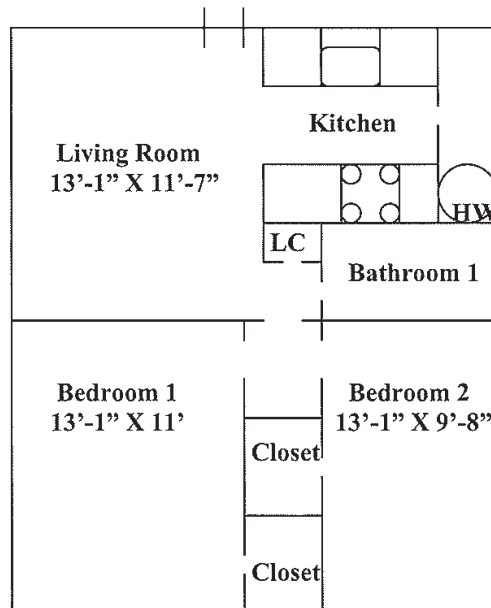

# RADFORD UNIVERSITY

Housing and Residential Life

521-E DAVIS STREET

- 3 Bedroom Townhouse
- 2 Bathrooms
- Refrigerator
- Stove
- Wall-to-Wall Carpet
- Central Air

1<sup>ST</sup> FLOOR

NOT TO SCALE

2<sup>ND</sup> FLOOR

# RADFORD UNIVERSITY

Housing and Residential Life

521-H DAVIS STREET

- 2 Bedroom Apartment
- 1 Bathroom
- Refrigerator
- Stove
- Wall-to-Wall Carpet
- Central Air

NOT TO SCALE