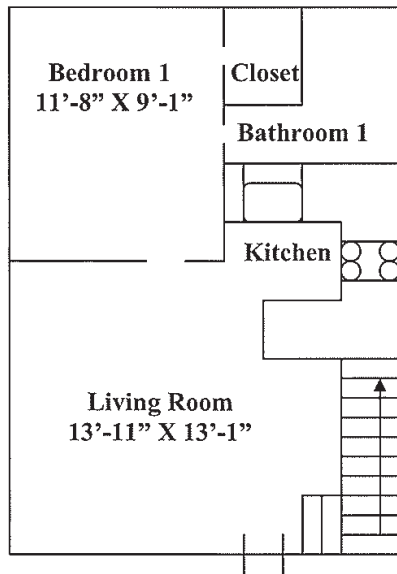

# RADFORD UNIVERSITY

Housing and Residential Life

521-D & F DAVIS STREET

- 3 Bedroom Townhouse
- 2 Bathrooms
- Refrigerator
- Stove
- Wall-to-Wall Carpet
- Central Air

1<sup>ST</sup> FLOOR

NOT TO SCALE

2<sup>ND</sup> FLOOR