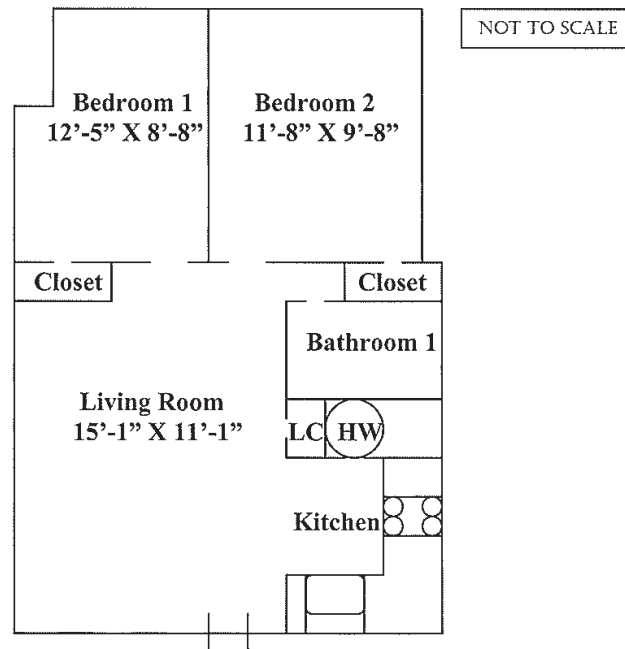

- 2 Bedroom Apartment
- 1 Bathroom
- Refrigerator
- Stove
- Wall-to-Wall Carpet
- Central Air