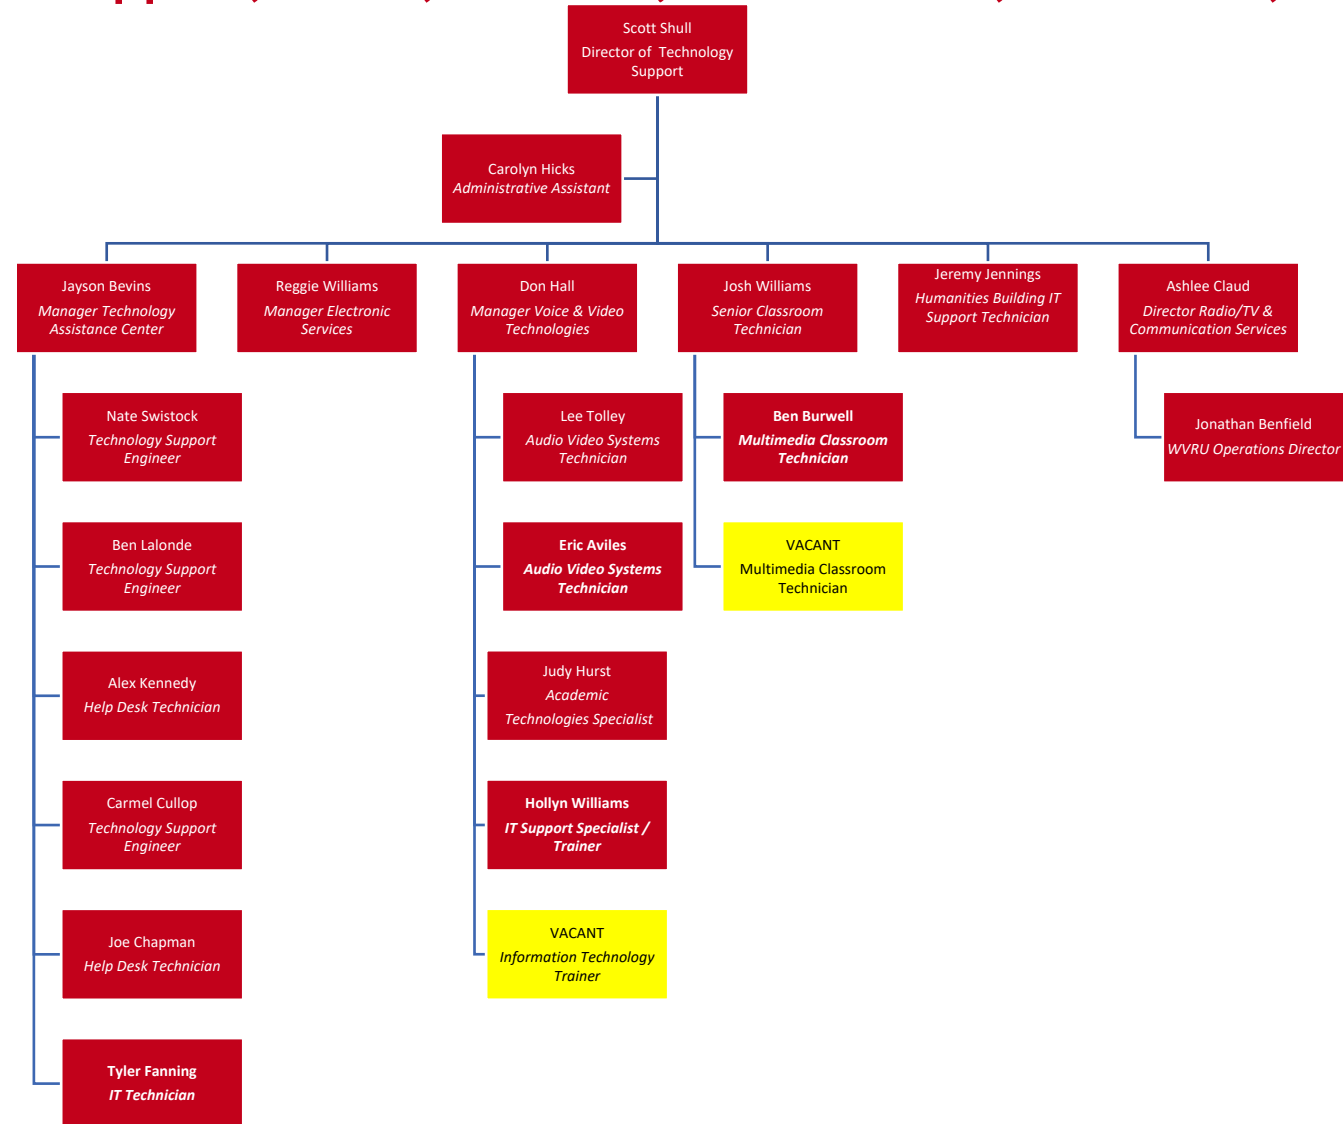

ITS Leadership

(March 2023)

Web & Enterprise Systems

Banner ERP, Administrative Applications, Integrations, Databases, Web and Mobile

IT Infrastructure

Networking, Wi-Fi, Servers, Storage, Phones, Auxiliary Systems (Doors, Alarms, Video)

Classroom and Technology Support

Classroom AV, AV Event Support, Zoom, CableTV, WVRU Radio, TV Studio, Digital Signage

Information Security

Monitoring, Incident Response, Vendor Attestations, Disaster Planning, Security Awareness Training, Audit Compliance

Data Management & Business Intelligence

Banner ERP, Administrative Applications, Integrations, Databases, Reporting