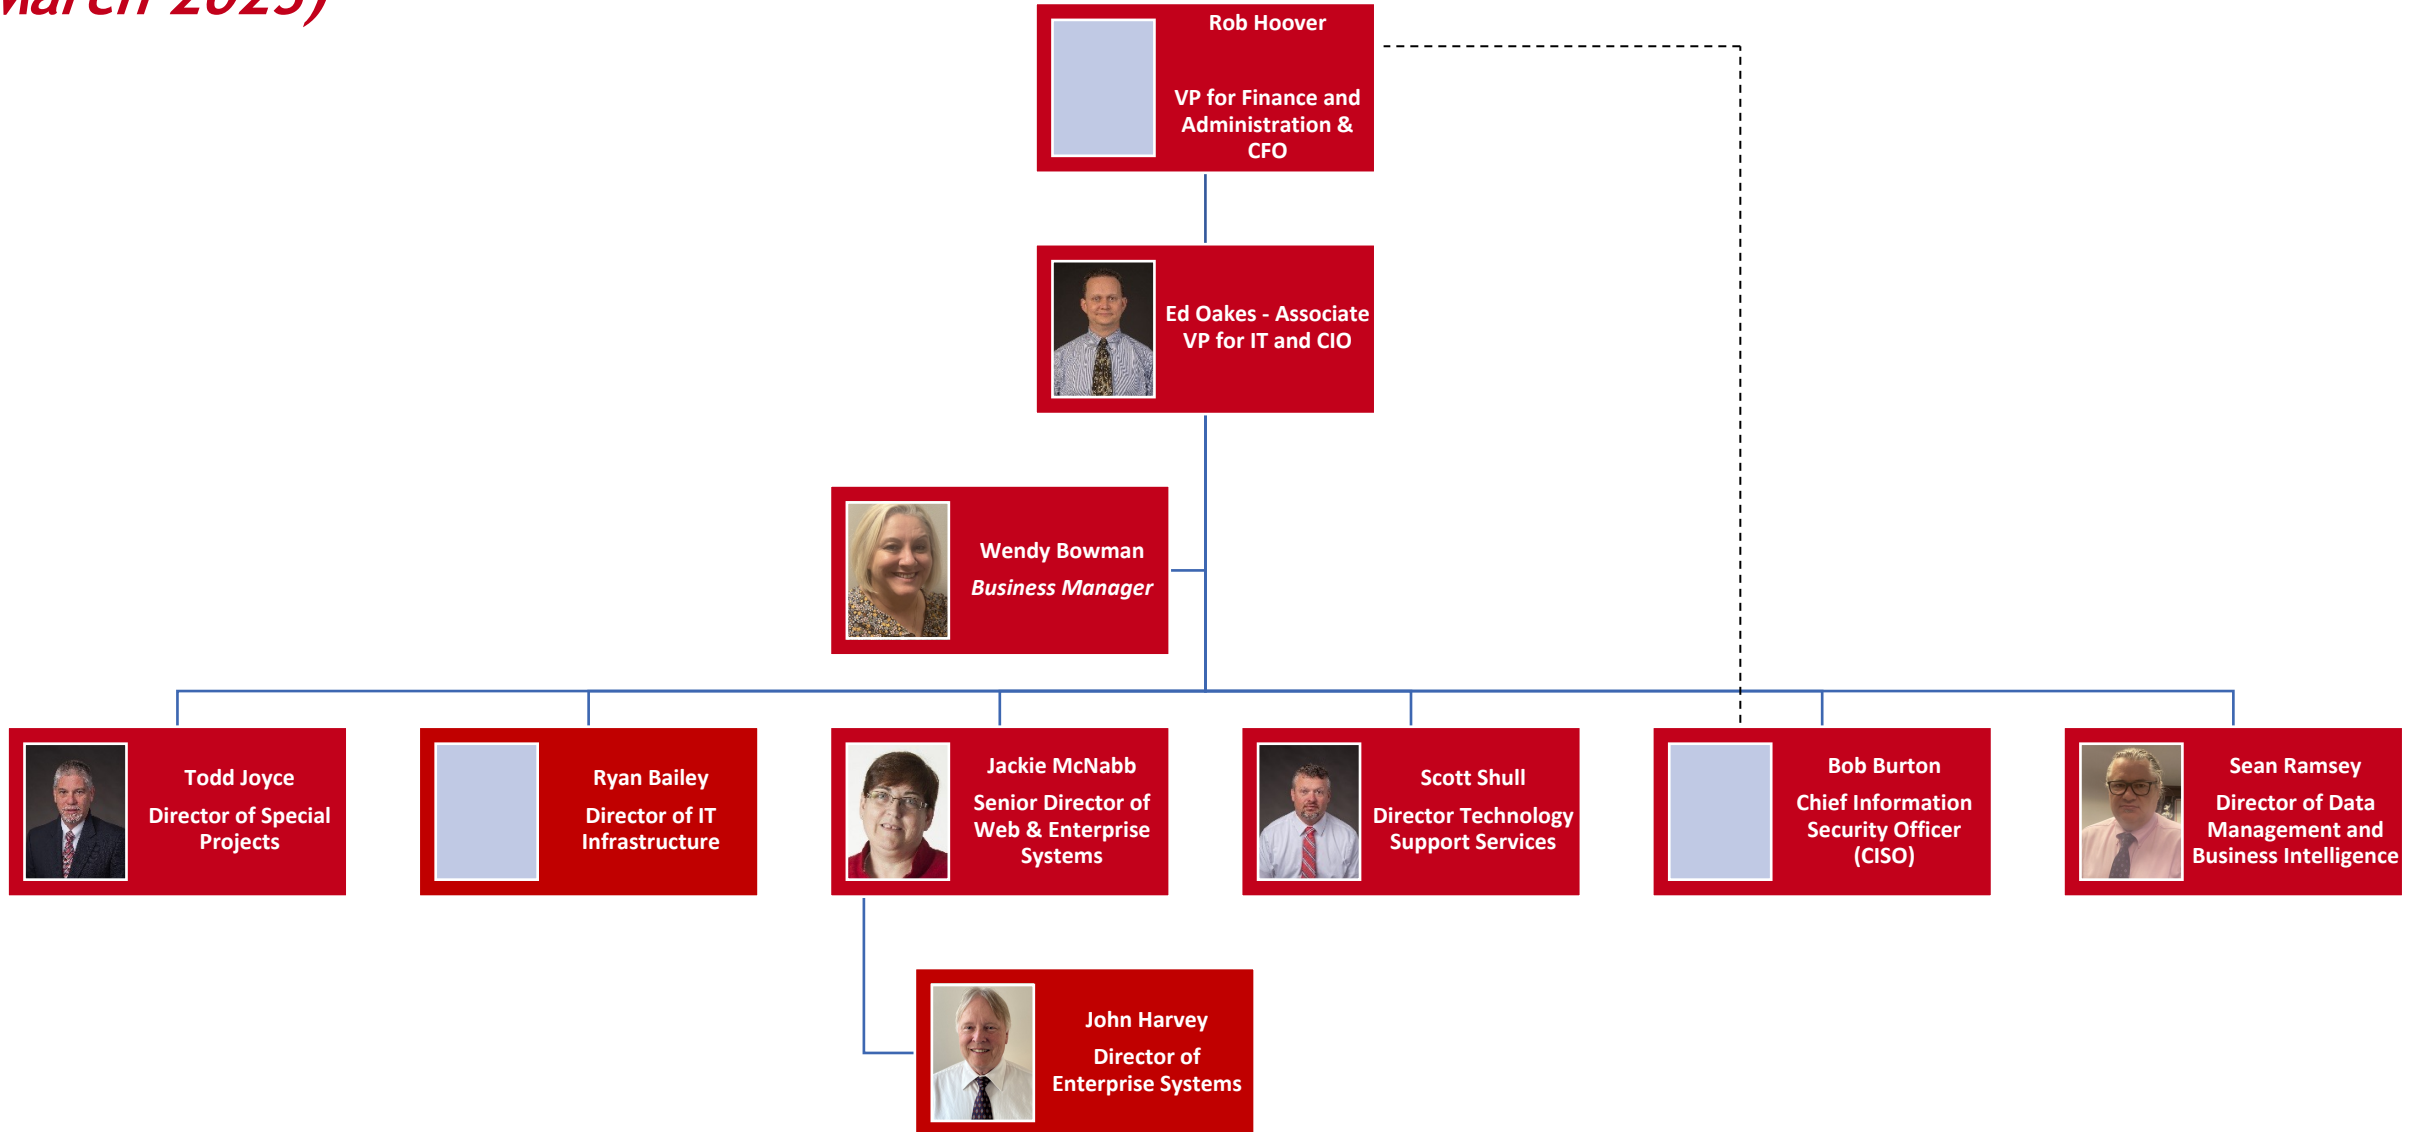

ITS Leadership

(March 2023)

Web & Enterprise Systems

Banner ERP, Administrative Applications, Integrations, Databases, Web and Mobile

IT Infrastructure

Networking, Wi-Fi, Servers, Storage, Phones, Auxiliary Systems (Doors, Alarms, Video)

Classroom and Technology Support

Classroom AV, AV Event Support, Zoom, CableTV, WVRU Radio, TV Studio, Digital Signage

Information Security

Monitoring, Incident Response, Vendor Attestations, Disaster Planning, Security Awareness Training, Audit Compliance

Data Management & Business Intelligence

Banner ERP, Administrative Applications, Integrations, Databases, Reporting