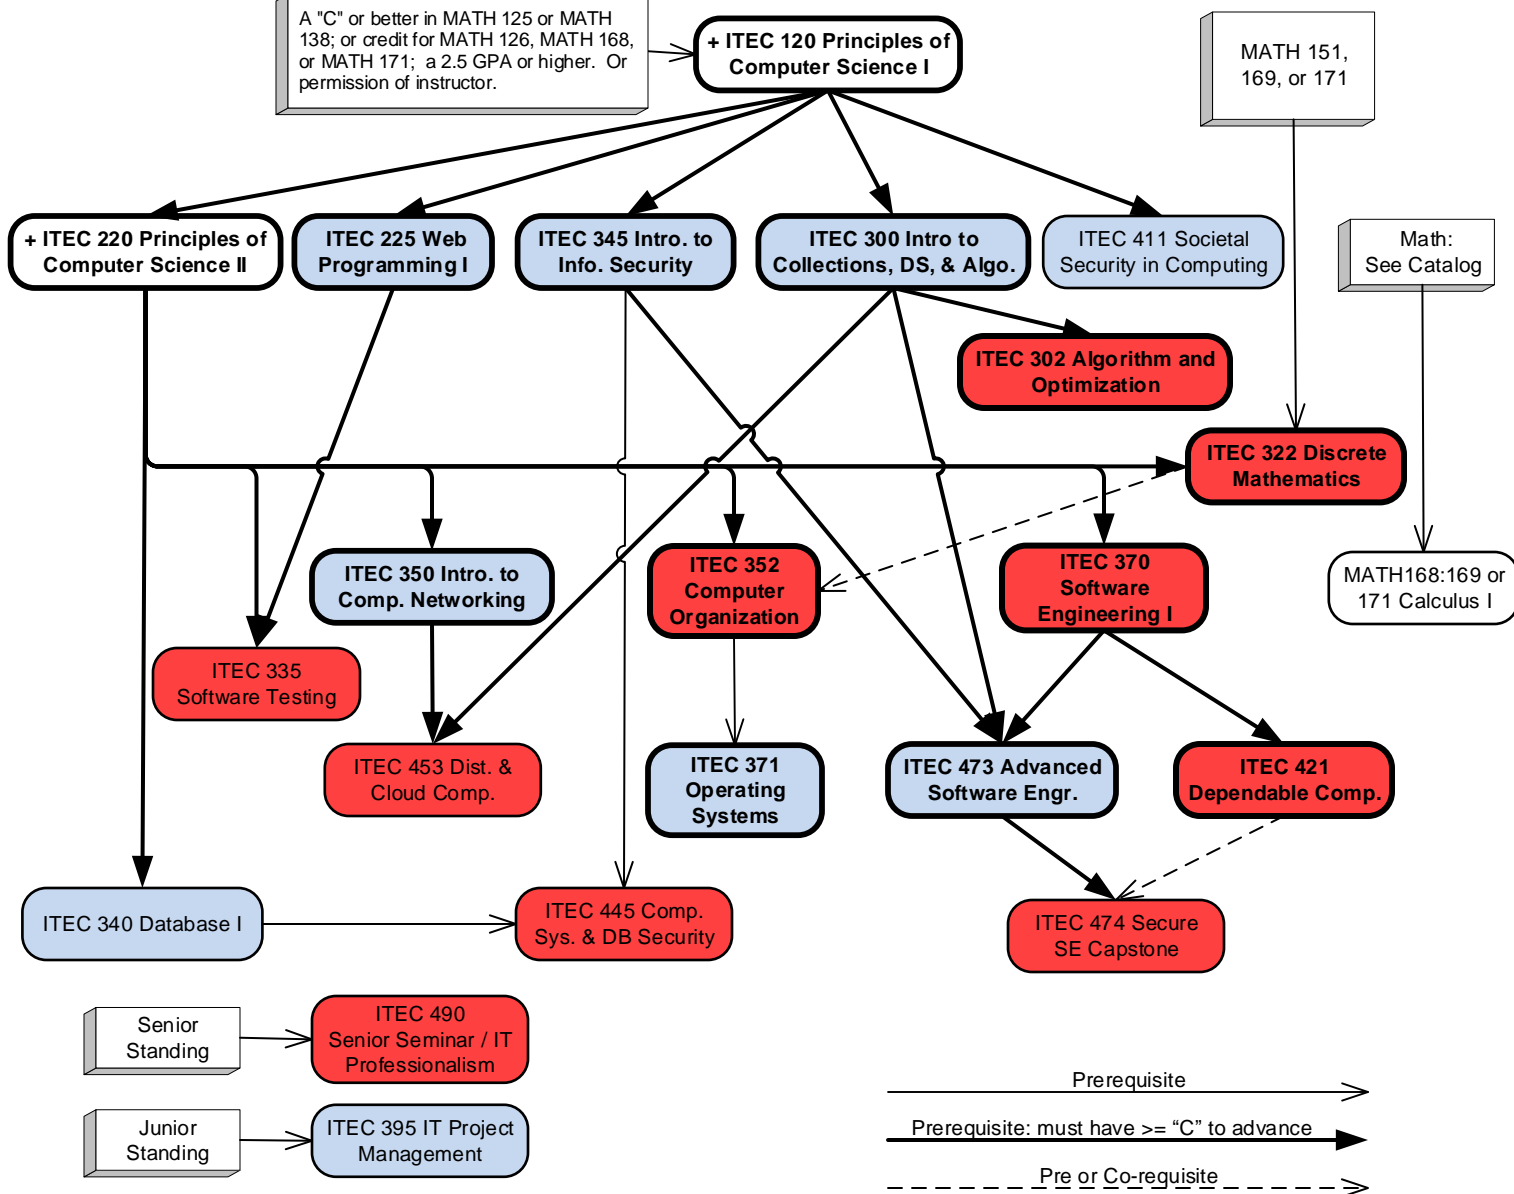

Secure Software Development Concentration 2021-2022

A "C" or better in MATH 125 or MATH 138; or credit for MATH 126, MATH 168, or MATH 171; a 2.5 GPA or higher. Or permission of instructor.

MATH 151, 169, or 171

Math: See Catalog

MATH168:169 or 171 Calculus I

Offered Only In Fall

Offered only in Spring

Fall and/or Spring offerings are expected, but not guaranteed

B.S. Requirements (7-8 credits):

Two courses (each 3-4 hours), one of which must include a lab, chosen from: any Astronomy; any Biology (except BIOL 301:BIOL 302); any Chemistry; any Geology; any Physics.

Courses used to meet the B.S. Requirements for a degree cannot be used to meet any other requirements for that degree.

Students are expected to take the courses at a community college or RU.

+ ITEC 120 & ITEC 220 can only be attempted twice, including Withdrawals.

Students are expected to take the courses at a community college or at RU.

Courses in bold boxes must be passed with a grade of "C" or better

Major GPA Requirement: 2.0 in all ITEC, MATH, STAT courses applied to the major, excluding courses used to meet the B.S. Requirement.