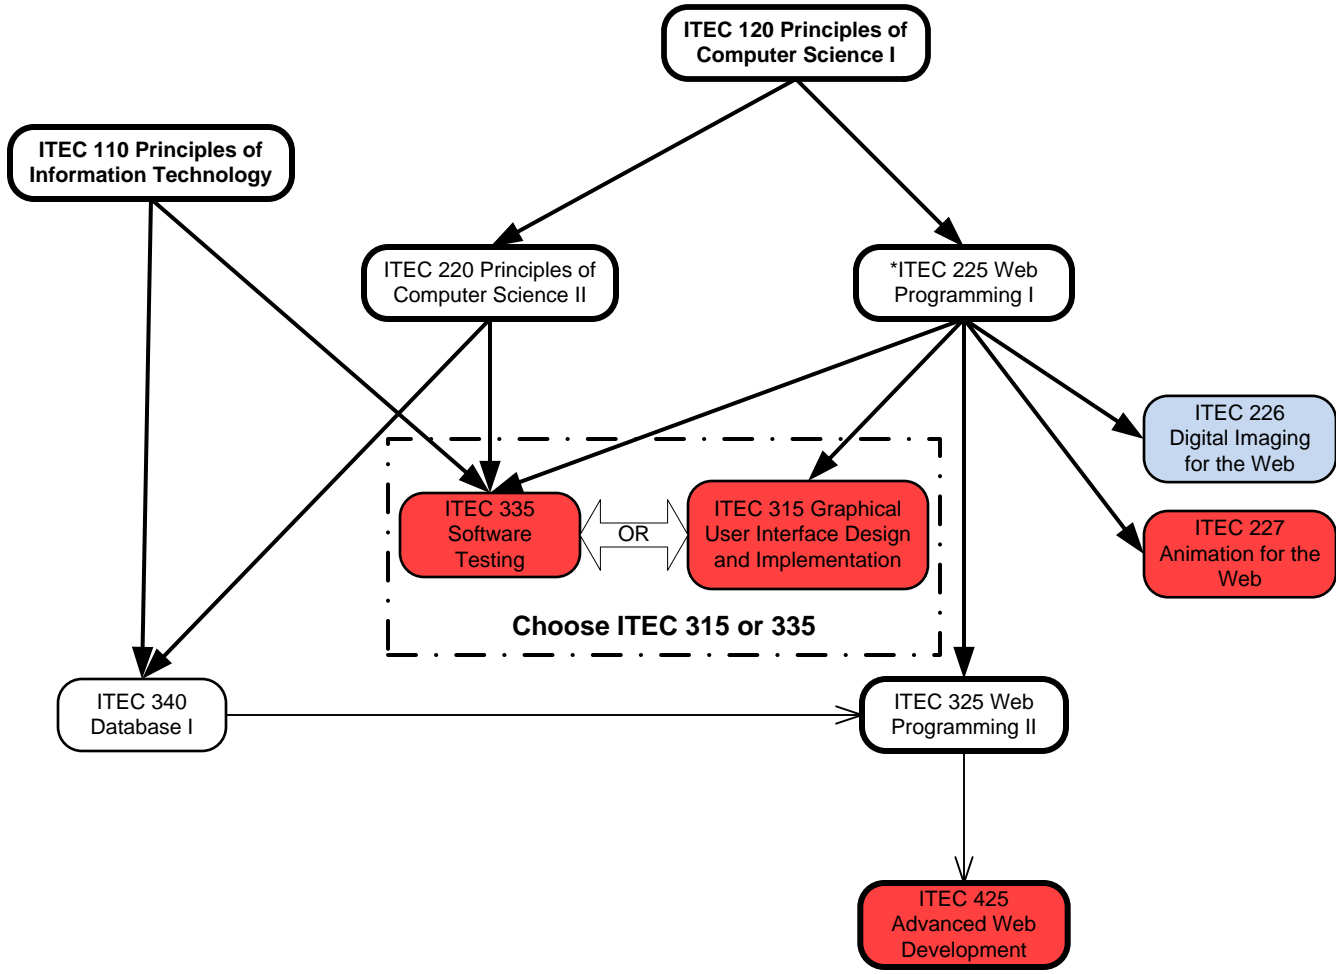

Web Development Certificate 2015 – 2016

Offered Only In Fall

Offered only in Spring

Fall and/or Spring offerings expected but not guaranteed

* **ITEC 225:** Prereq. ITEC 109 (\geq C) or ITEC 120 (\geq C). CSAT and ISAS majors should take 120 prior to 225.

Prerequisite \rightarrow

Prerequisite: must have \geq "C" to advance \rightarrow

Courses in bold boxes must be passed with a grade of "C" or better

After completing all requirements for the Web Development Certificate students should complete an Application for Completion of Pre-Baccalaureate Certificate form and submit it to the Advising Center.