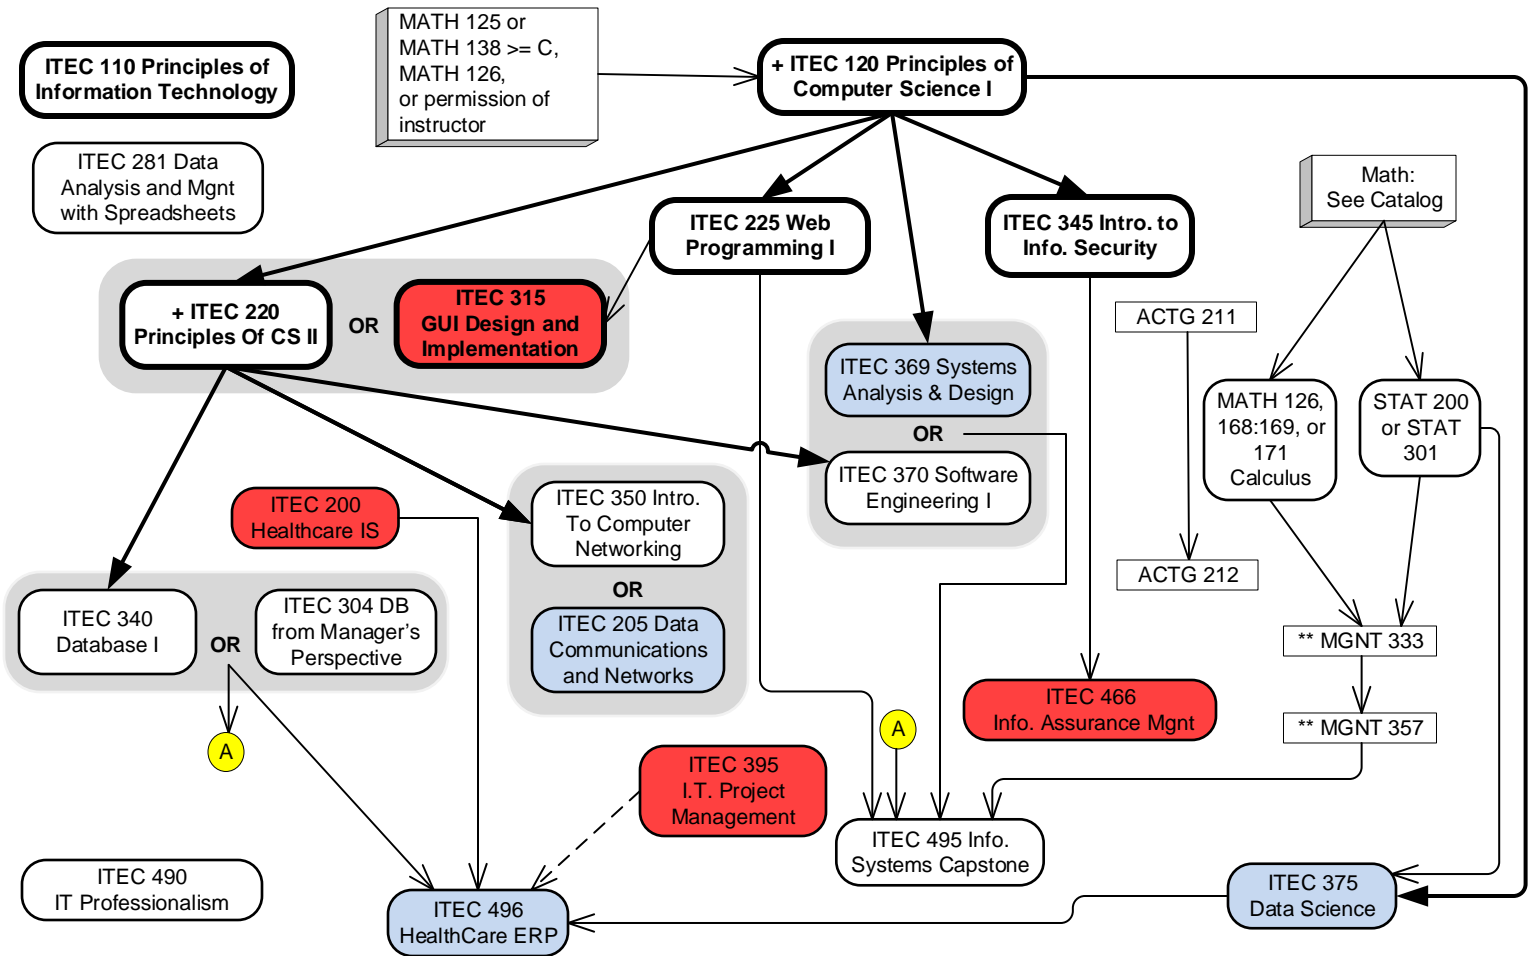

Healthcare Info. Systems Concentration 2019 - 2020

Fall and/or Spring offerings expected but not guaranteed

Offered only in Spring

Offered only in Fall

Additional Science Requirements:

BIOL 310 Human Structure and Function I
 - BIOL 105, passed with $\geq C$, is a prerequisite of BIOL 310, which is required.
 - BIOL 310 counts towards the B.S. Requirements.

Additional Business Requirements:

ECON 205 Principles of Macroeconomics
 ** MGNT 322 Organizational Behavior
 ** MKTG 340 Essentials of Marketing

** Upper division Business courses (all MGNT, MKGT courses) have the following prerequisites: Junior standing, ENGL 102, and all lower division business (all ACTG and ECON) courses.

B.S. Requirements: (6-8 credits):

BIOL 310. Remaining credits chosen from any ITEC 200, 300, or 400-level ITEC course (except ITEC 301, ITEC 304, ITEC 307, ITEC 381, ITEC 398, and ITEC 498) or any 500 or 600-level courses approved by the Department Chair; MATH 152, MATH 172 or any 200-level or above Math course; ASTR 111, 112; any Biology (except BIOL 301, 302); any Chemistry; any Geology; GEOS/ITEC 250; any Physics; PHYS 301.

Courses used to meet the B.S. Requirements for a degree cannot be used to meet any other requirements for that degree.

Prerequisite

Prerequisite: must have $\geq C$ to advance

Pre/Co-requisite

+ ITEC 120 & ITEC 220 can only be attempted twice, including Withdrawals