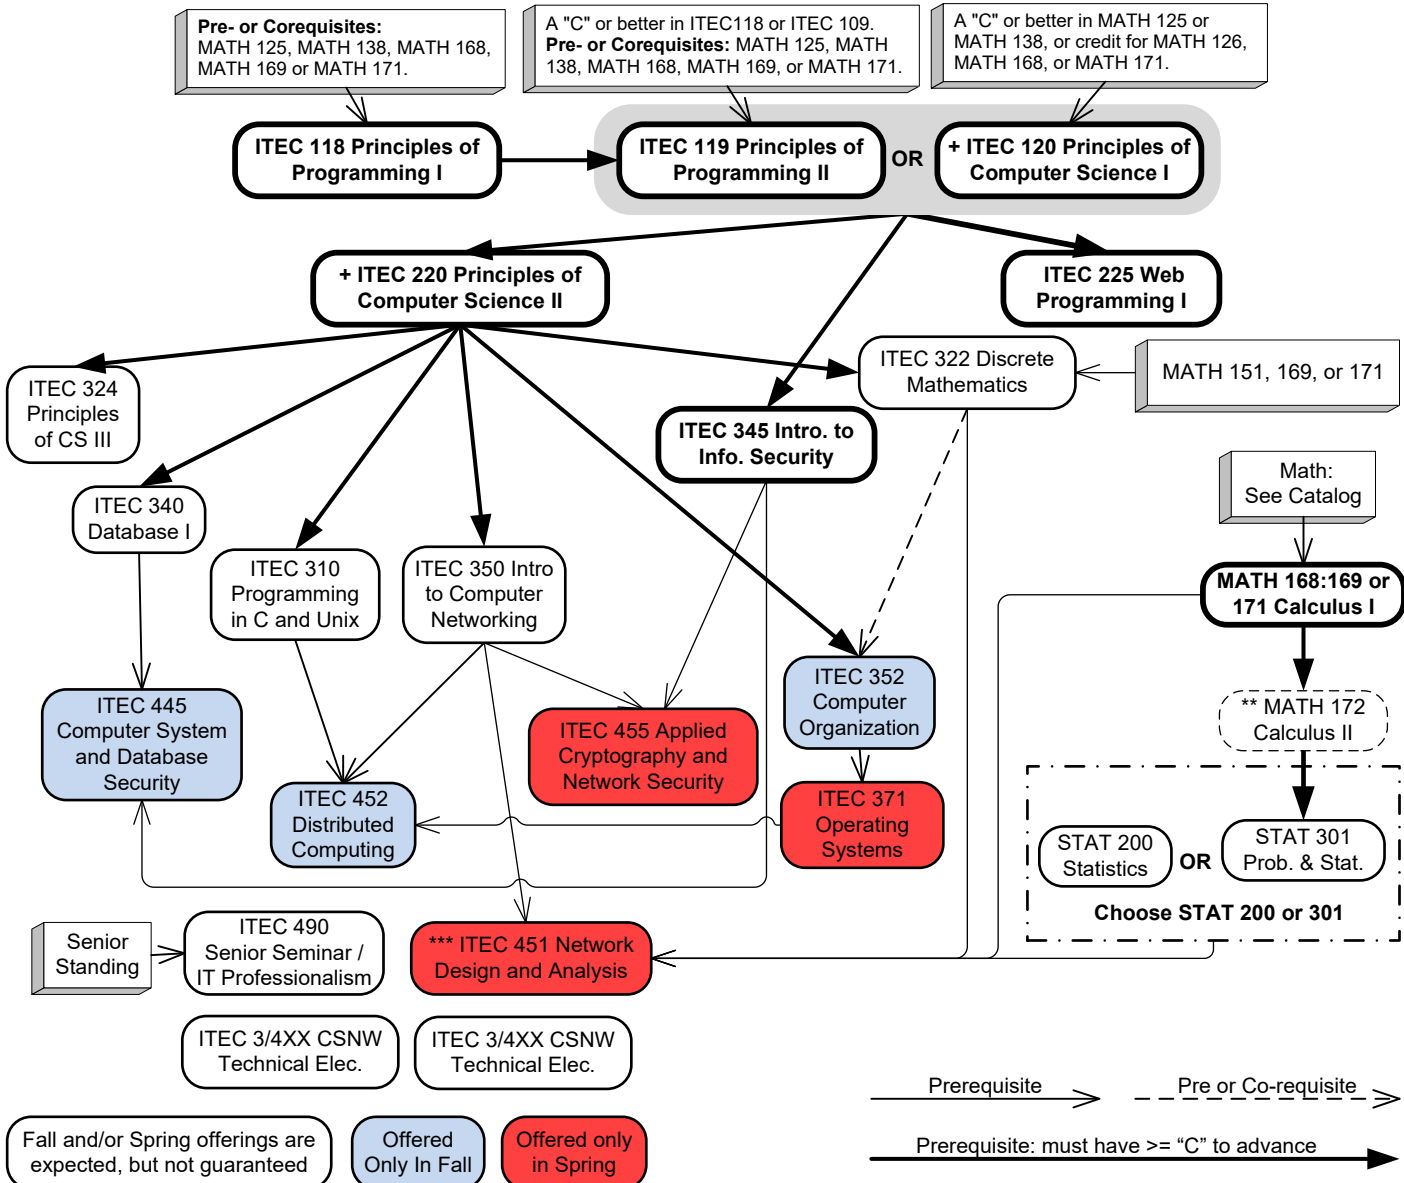

Networks Concentration 2022 - 2023

CSNW Technical Electives: Plus 6 additional credit hours chosen from any 300 or 400-level ITEC courses (except ITEC 301, ITEC 304, ITEC 307, ITEC 369, ITEC 381, ITEC 395, ITEC 398, ITEC 466, ITEC 493, ITEC 495, ITEC 496, ITEC 497, or ITEC 498) or any 500 or 600-level ITEC course approved by the School Director.

B.S. Requirements (6-8 credits):
 Two courses (each 3-4 hours), one of which must include a lab, chosen from: any Astronomy; any Biology (except BIOL 301:BIOL 302); any Chemistry; any Geology; any Physics.
 Courses used to meet the B.S. Requirements for a degree cannot be used to meet any other requirements for that degree.

Students with more than one concentration and/or major should evaluate each independently.

**** MATH 172** is NOT required for CSNW. It is a prerequisite for STAT 301.
***** ITEC 451** prerequisite either STAT 200 or 301.
+ ITEC 120 & ITEC 220 can only be attempted twice, including withdrawals.

Courses in bold boxes must be passed with a grade of "C" or better

Major GPA Requirement: 2.0 in all ITEC, MATH, STAT courses applied to the major, excluding courses used to meet the B.S. Requirement.

REAL Curriculum: This major fulfills the R and L areas. Students must fulfill the REAL Curriculum by identifying a combination of majors, minors, and certificates that meet their educational goals that complete the R, E, A, and L areas.