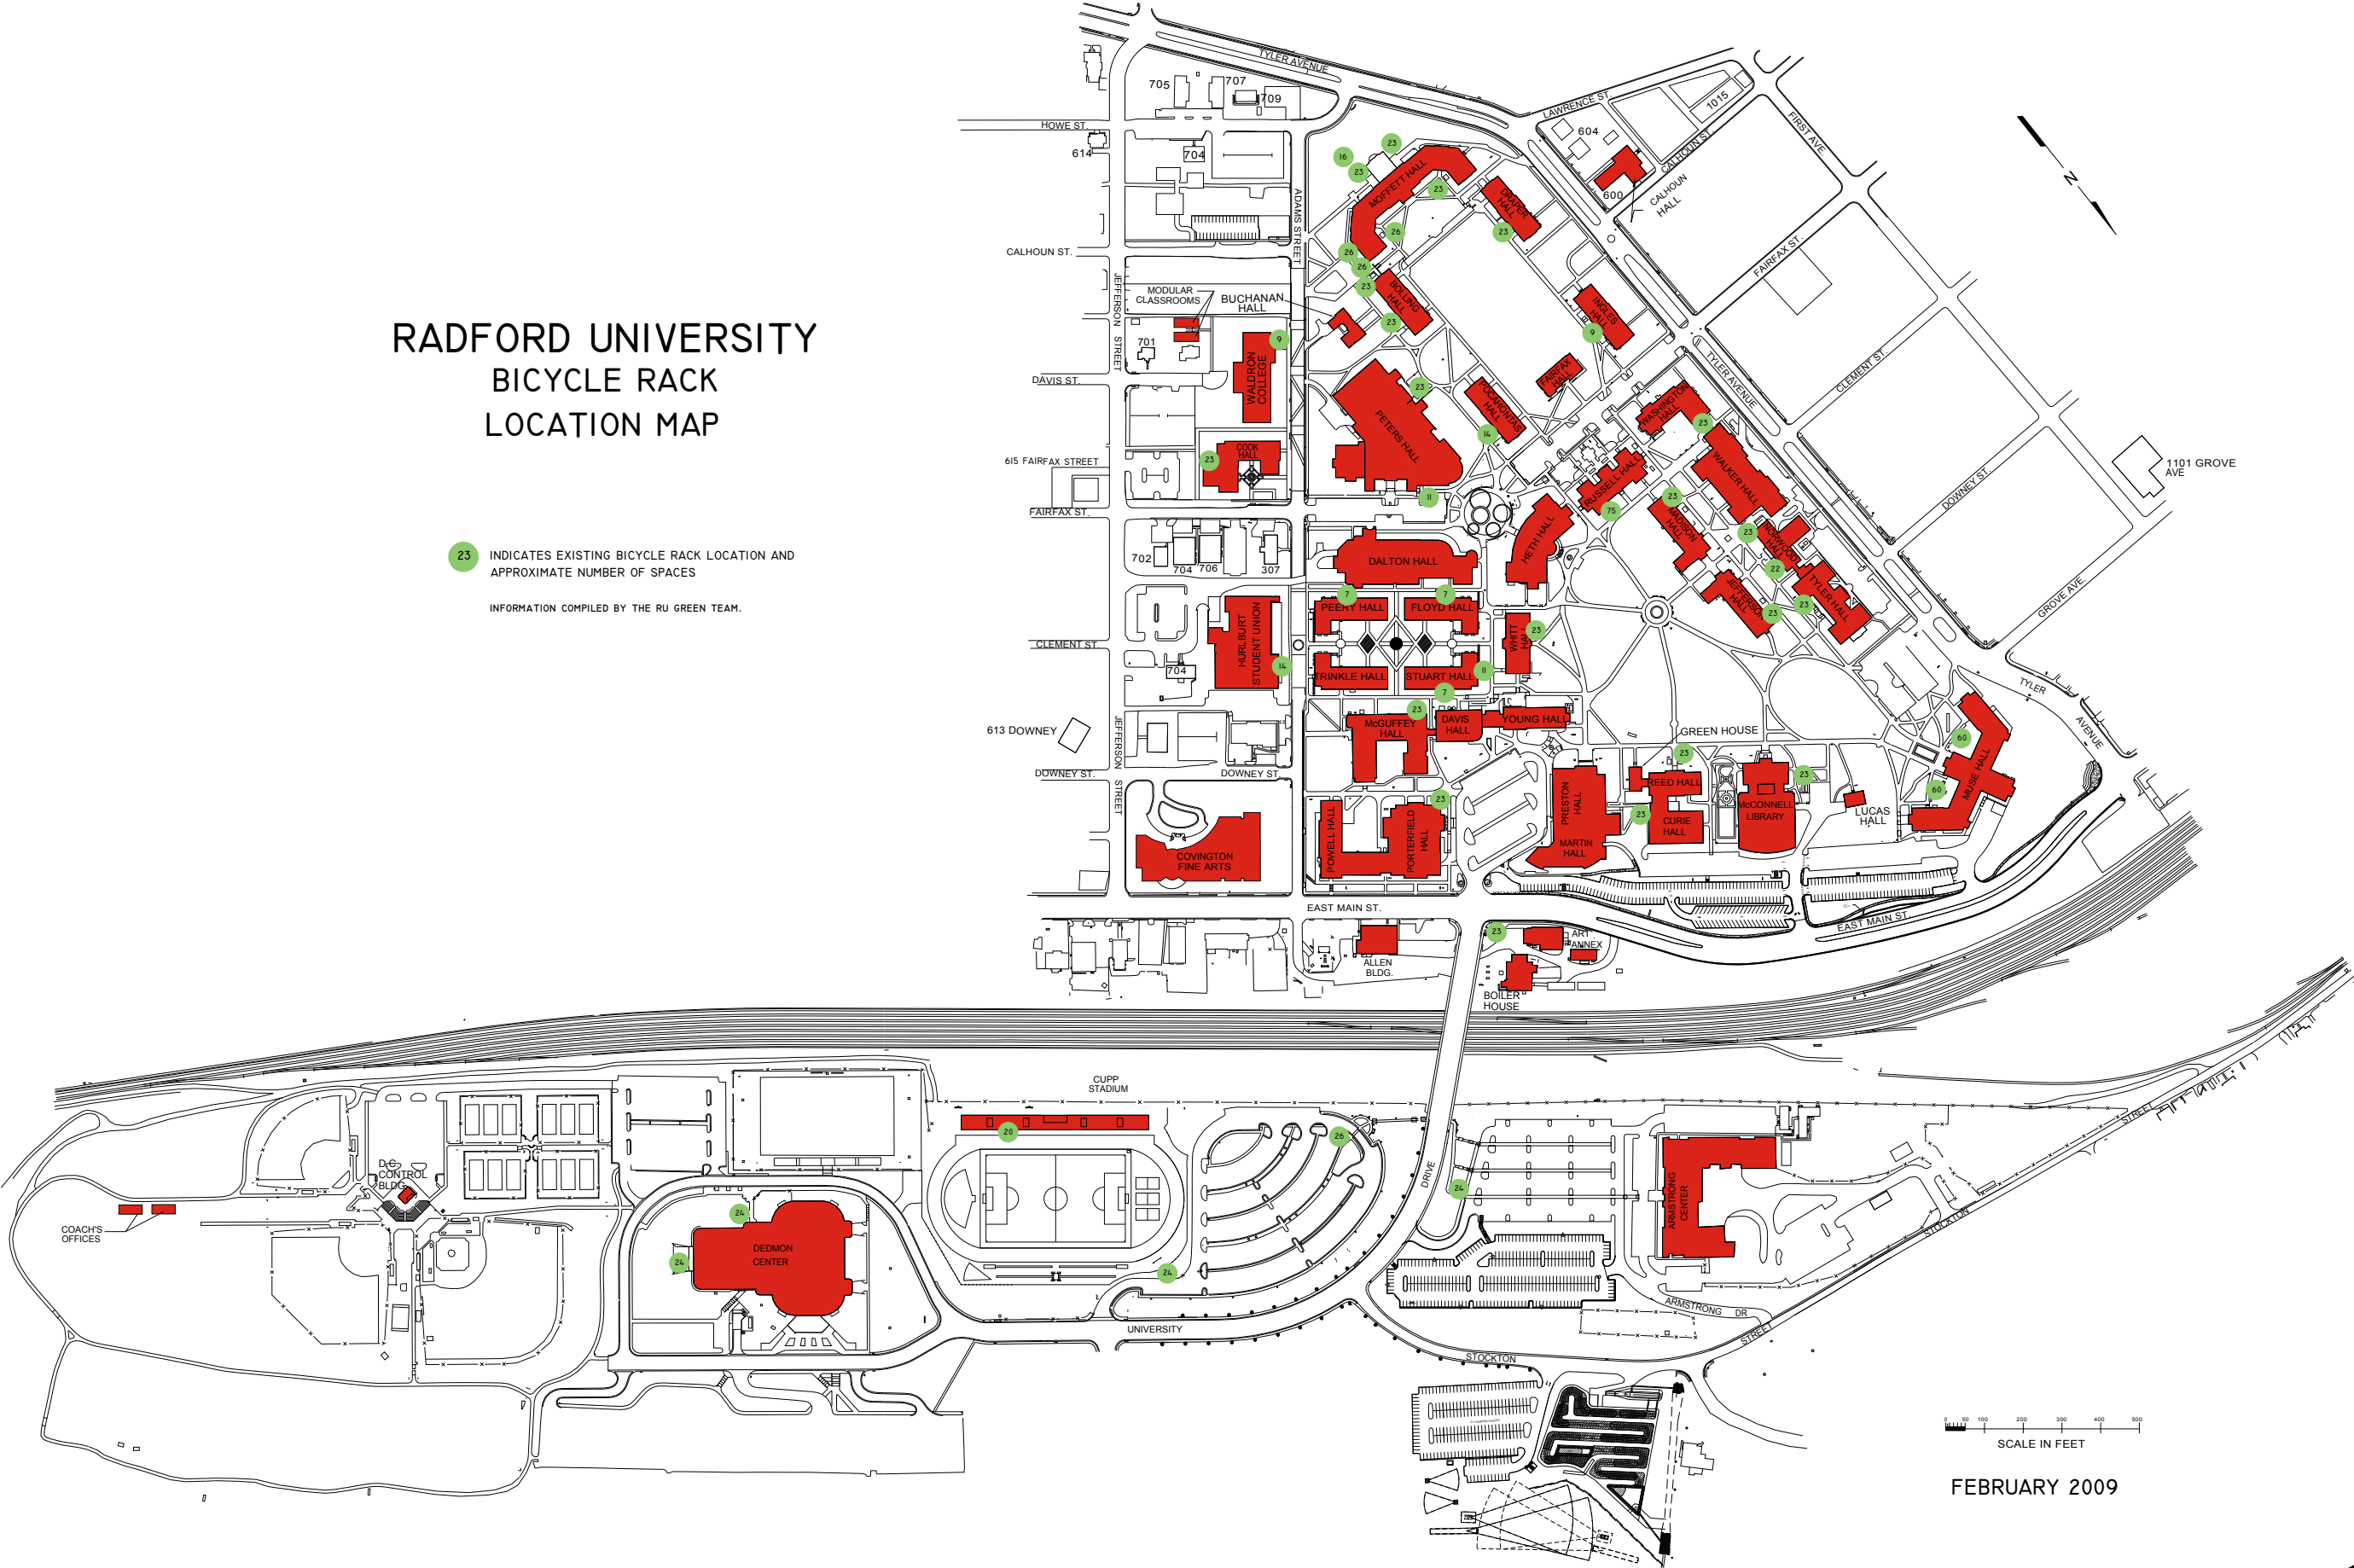

# RADFORD UNIVERSITY BICYCLE RACK LOCATION MAP

23 INDICATES EXISTING BICYCLE RACK LOCATION AND APPROXIMATE NUMBER OF SPACES  
INFORMATION COMPILED BY THE RU GREEN TEAM.

FEBRUARY 2009